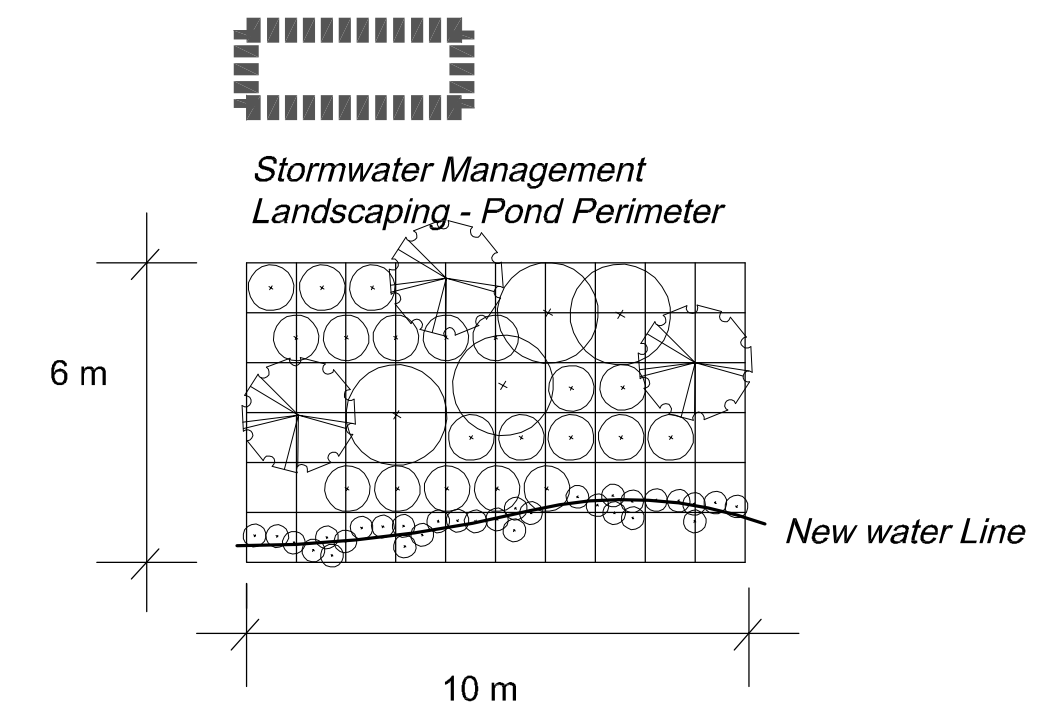

- Deciduous Tree 50mm cal.
  50% *Salix pentandra* Laurel Willow
  50% *Acer saccharinum* Silver Maple
- Shrubs: 100cm ht.
  50% *Salix discolor* Pussy Willow
  50% *Salix purpurea* 'Nana' Blue Arctic Willow
- Shrub: 60cm ht.:
  50% *Physocarpus opulifolius* Ninebark
  50% *Sambucus canadensis* American Elder
- Live Stakes:
  Cornus stolonifera Red Osier Dogwood

Plant List

No.	Code	Latin Name	Common Name	Size	Remarks
Shrubs					
141	Sd	<i>Salix discolor</i>	Pussy Willow	100cm ht	Potted
1891	Cs	<i>Cornus stolonifera</i>	Red Osier Dogwood	60 cm ht.	Livestakes
549	Vi	<i>Viburnum lentago</i>	Nanny Berry	100 cm ht.	Potted
1308	Sc	<i>Sambucus canadensis</i>	American Elder	50 cm ht.	Potted
895	Ro	<i>Rubus occidentalis</i> 'Nana'	Black Raspberry	50 cm ht.	Potted
1308	PoN	<i>Physocarpus opulifolius</i>	Ninebark	50 cm ht.	Potted
933	Rr	<i>Rosa rugosa</i>	Rugosa Rose	50 cm ht.	Potted
680	Rt	<i>Rhus typhina</i>	Staghorn Sumac	60 - 90cm ht.	Potted
709	Ac	<i>Amelanchier canadensis</i>	Downy Serviceberry	60 - 90cm ht.	Potted
537	Ss	<i>Sorbaria sorbifolia</i>	False Spirea	100 cm ht.	Potted
141	Spn	<i>Salix purpurea</i>	Blue Arctic Willow	100 cm ht.	Potted

No.	Code	Latin Name	Common Name	Size	Remarks
Deciduous Trees					
139	Gb	<i>Ginkgo biloba</i>	Ginkgo	70 mm cal.	Wire Basket
106	Gt	<i>Gleditsia triacanthos.</i>	Honey Locust	50 mm cal.	Balled and Burlapped
74	Co	<i>Celtis occidentalis</i>	Hackberry Micocoulier occidental	70 mm cal.	Wire Basket
18	SrS	<i>Syringa reticulata</i> 'Ivory Silk'	Ivory Silk Tree Lilac	50 mm cal.	Balled and Burlapped
143	Mr	<i>Malus</i> 'Robinson'	Robinson Crabapple	50 mm cal.	Balled and Burlapped
105	As	<i>Acer saccharum</i>	Sugar Maple	50 mm cal.	Balled and Burlapped
395	As2	<i>Acer saccharum</i>	Sugar Maple	200 - 250 cm ht.	Bare Root
367	Ta	<i>Tilia americana</i>	Basswood	200 - 250 cm ht.	Bare Root
645	Ar	<i>Acer rubrum</i>	Red Maple	50 mm cal.	Balled and Burlapped
242	Qr	<i>Quercus rubra</i>	Red Oak	70 mm cal.	Wire Basket
23	AsGm	<i>Acer saccharum</i> 'Green Mountain'	Green Mountain Maple	70 mm cal.	Wire Basket
105	Sp	<i>Salix pentandra</i>	Laurel Willow	50 mm cal.	Wire Basket
105	Ass	<i>Acer saccharinum</i>	Silver Maple	50 mm cal.	Wire Basket
510	Pv	<i>Prunus virginiana</i>	Choke Cherry	60 - 90 cm ht.	Bare Root
1531	Co2	<i>Celtis occidentalis</i>	Hackberry	60 - 90 cm ht.	Bare Root
565	Qr2	<i>Quercus rubra</i>	Red Oak	50 mm cal.	Balled and Burlapped

No.	Code	Latin Name	Common Name	Size	Remarks
Coniferous Trees					
86	To	<i>Thuja occidentalis</i>	Eastern White Cedar	2 m ht.	Balled and Burlapped
130	Pg	<i>Picea glauca</i>	White Spruce	2 m ht.	Balled and Burlapped
605	Pg2	<i>Picea glauca</i>	White Spruce	120 - 125 cm ht.	Balled and Burlapped
254	Pg3	<i>Picea glauca</i>	White Spruce	125 - 200 cm ht.	Balled and Burlapped
37	Pn	<i>Pinus nigra</i>	Austrian pine	2 m ht.	Balled and Burlapped
254	Pr	<i>Pinus resinosa</i>	Red Pine	125 - 200 cm ht.	Balled and Burlapped
841	Pgg	<i>Pinus glauca</i>	White Pine	100 - 125 cm ht.	Balled and Burlapped
236	Pp	<i>Pinus pungens</i>	Colorado Spruce	100 - 125 cm ht.	Balled and Burlapped

ISSUED FOR CONSTRUCTION