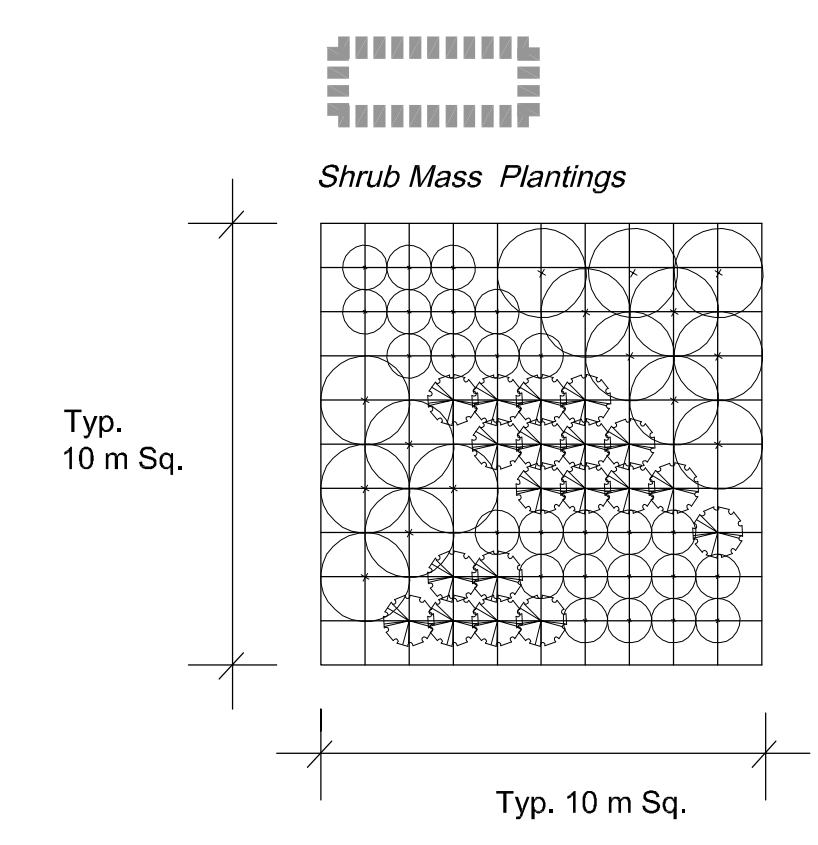

- Shrubs: 100cm ht.
  50% *Viburnum lentago* Nannyberry
  50% *Sorbaria sorbifolia* False Spirea
- Small Deciduous Trees 60 cm - 90 cm ht.
  50% *Amelanchier canadensis* Downey Serviceberry
  50% *Rhus typhina* Staghorn Sumac
- Shrub: 60cm ht.
  50% *Red Osier* Dogwood
  50% *Rosa rugosa* Rugosa Rose (red)