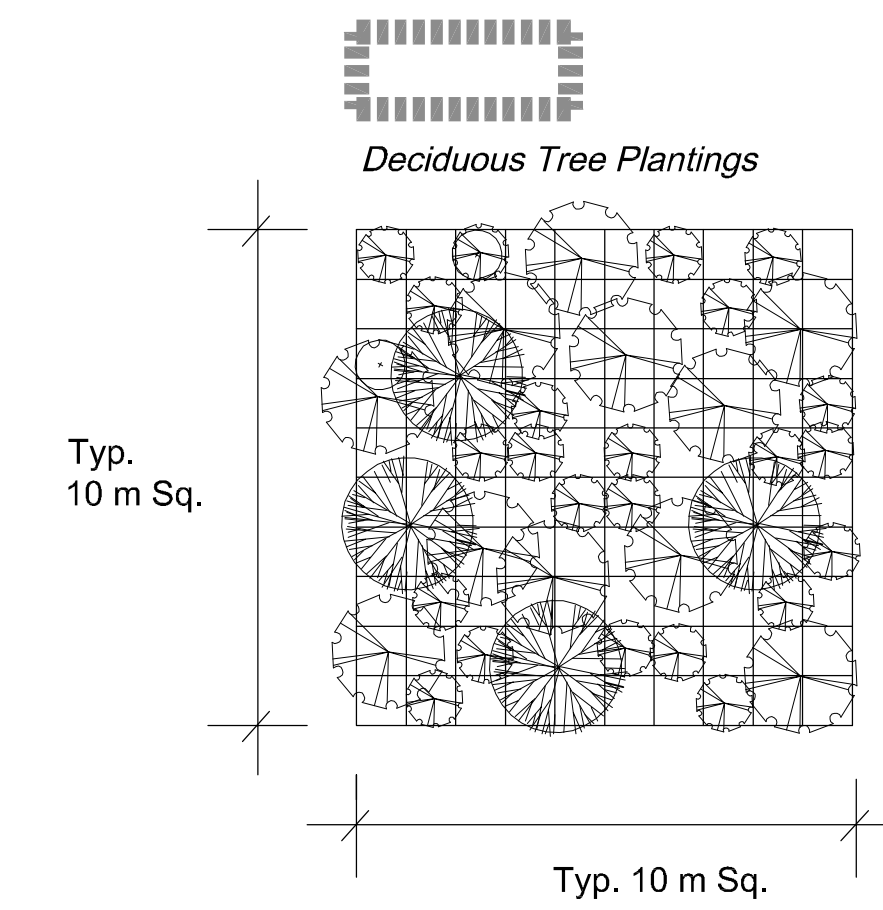

- Deciduous Trees 50 mm cal.:
  50% *Quercus rubra* Red Oak
  50% *Acer rubrum* Red Maple
- Deciduous Trees 200 - 250 cm ht.:
  50% *Acer saccharum* Sugar Maple
  50% *Tilia americana* Basswood
- Small Deciduous Trees 60 cm - 90 cm ht.:
  25% *Prunus virginiana* Choke Cherry
  75% *Celtis occidentalis* Hackberry