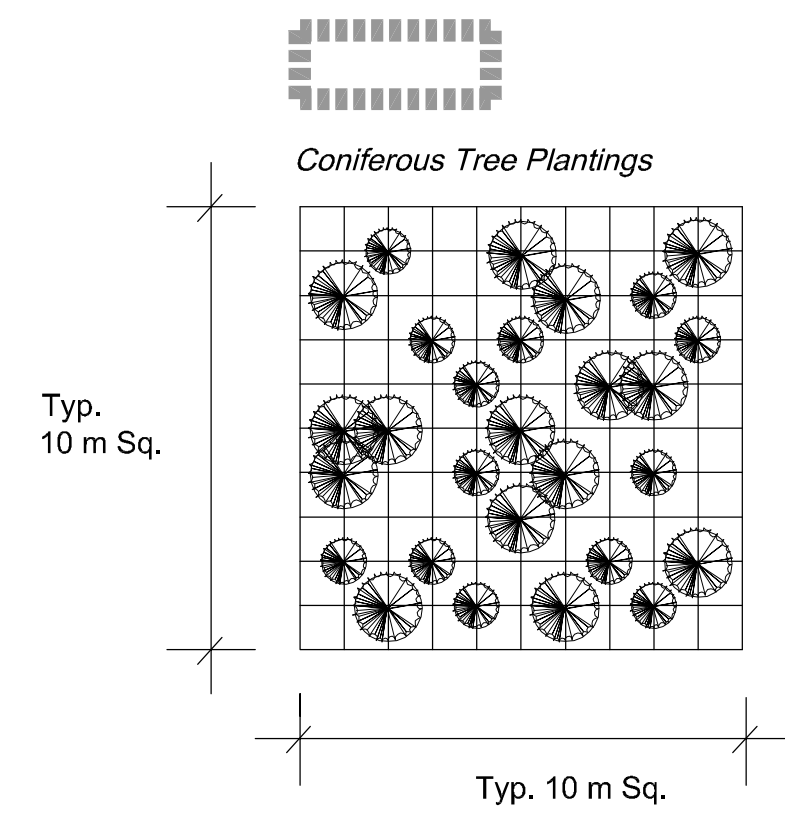

- Coniferous Trees 125 cm - 200 cm ht.:
  50% *Picea glauca* White Spruce
  50% *Pinus resinosa* Red Pine
- Coniferous Trees 100cm - 125 cm ht.:
  50% *Picea pungens* Green Spruce
  50% *Pinus glauca* White Pine