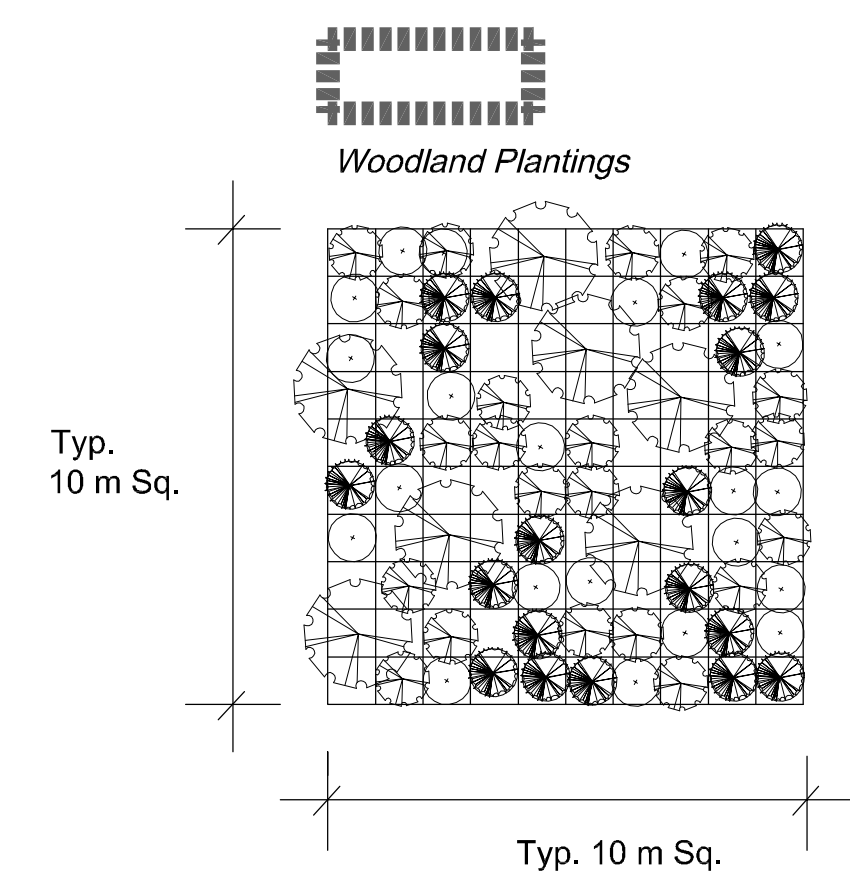

TYPICAL DETAILS

Z. Ghabban, P. Eng. Manager Design & Construction - Municipal East
J. Mojszej, P. Eng. Project Manager Design & Construction - Municipal East

Asset No. _____
Asset Group _____
Des. KD Chk'd. KD
Dwn. MF Chk'd. KD

Utility Circ. No. _____ Index No. _____
Const. Inspector _____

Scale: HORIZONTAL 0m 5 10 20
VERTICAL 0m 1 2

No.	Description	By	Date (dd/mm/yy)
1	ISSUED FOR REVIEW	KD	25/05/12
2	ISSUED FOR TENDER	KD	29/06/12
3	ISSUED FOR CONSTRUCTION	KD	21/09/12

- Deciduous Trees 200 - 250 cm ht.:
  50% *Acer saccharum* Sugar Maple
  50% *Tilia americana* Basswood
- Small Deciduous Trees 60 cm - 90 cm ht.:
  25% *Prunus virginiana* Choke Cherry
  75% *Celtis occidentalis* Hackberry
- Coniferous Trees 100cm - 125 cm ht.:
  50% *Picea glauca* White Spruce
  50% *Pinus glauca* White Pine
- Shrub: 60cm ht.:
  50% *Physocarpus opulifolius* Ninebark
  50% *Sambucus canadensis* American Elder